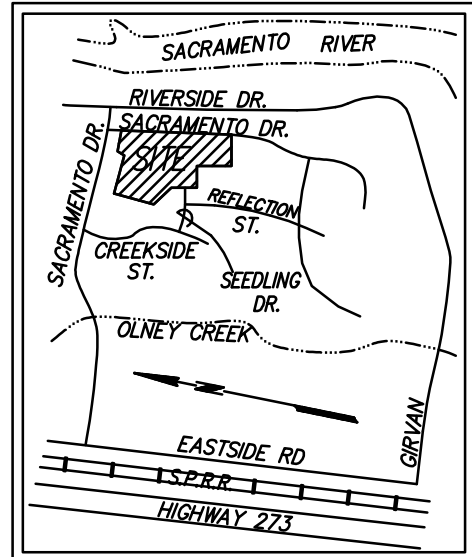

# Summerfield Meadows

Presented by  
 Ochoa and Shehan Builders, Inc.  
 3075 Crossroads Drive  
 Redding, CA 96003  
 (530) 221-0527 Fax (530) 221-0544  
 License # B889258

VICINITY MAP  
 NOT TO SCALE

DISCLAIMER  
 \*\*\*THIS DOCUMENT IS AN ARTISTS RENDITION.\*\*\*  
 THIS INFORMATION IS NOT INTENDED FOR ANYTHING OTHER THEN A GENERALIZED OVERVIEW. IT HAS NO LEGAL BEARING IN REFERENCES FOR DISTANCES, EASEMENTS OR RIGHT OF WAY ISSUES. FOR COMPLETE SUBDIVISION DETAILS REFER TO THE RECORDED MAP AT THE SHASTA COUNTY COURT HOUSE.